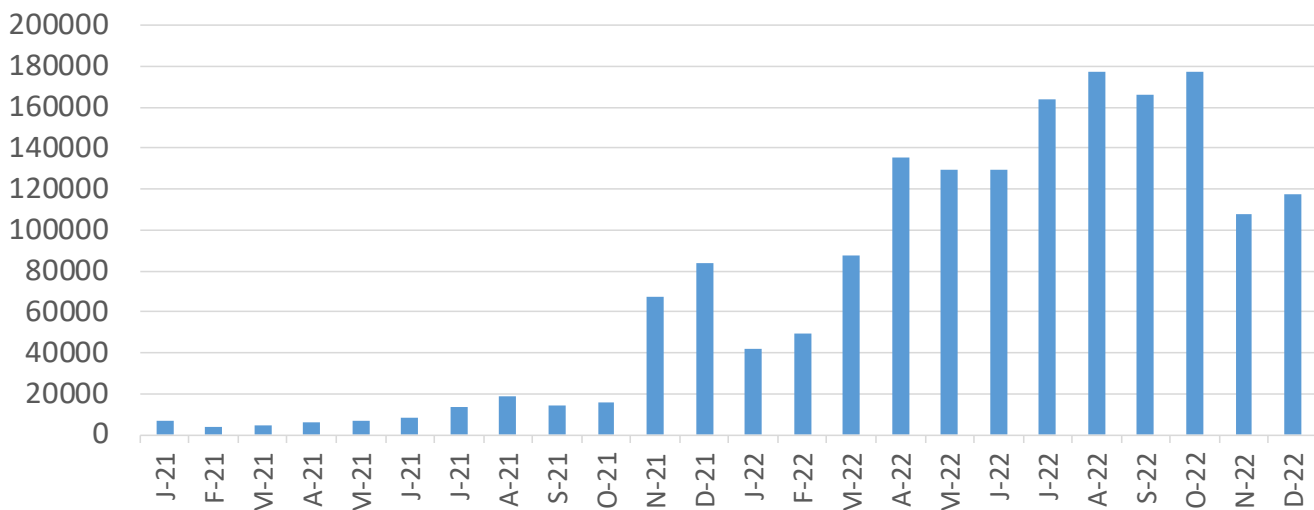

GERMANY

AIR SERVICE

Direct flights from **Frankfurt and Munich to Texas** scheduled on American Airlines, Condor, Lufthansa Airlines and United Airlines.

2019 TEXAS IMPACTS

85,000 Germany visitors spent \$173.9 million traveling to Texas destinations in 2019.

- ▶ Average spend was \$2,055 per visit.
- ▶ 60% of visitors stayed in a hotel, accounting for 212,000 room nights.
- ▶ Stayed on average 10.7 nights in the state.

2019-2022 US TRAVEL TRENDS

German visitor arrivals declined in 2020 and 2021 due to the pandemic, but are showing signs of recovery in 2022.

- 2019 - 2.1 million
- 2020 - 294,000
- 2021 - 250,000
- 2022 - 1,481,008

Monthly arrivals to the US are shown below.

Travel Texas is located within the Office of the Governor, Economic Development and Tourism. Questions or comments? [Please send us a message.](#)