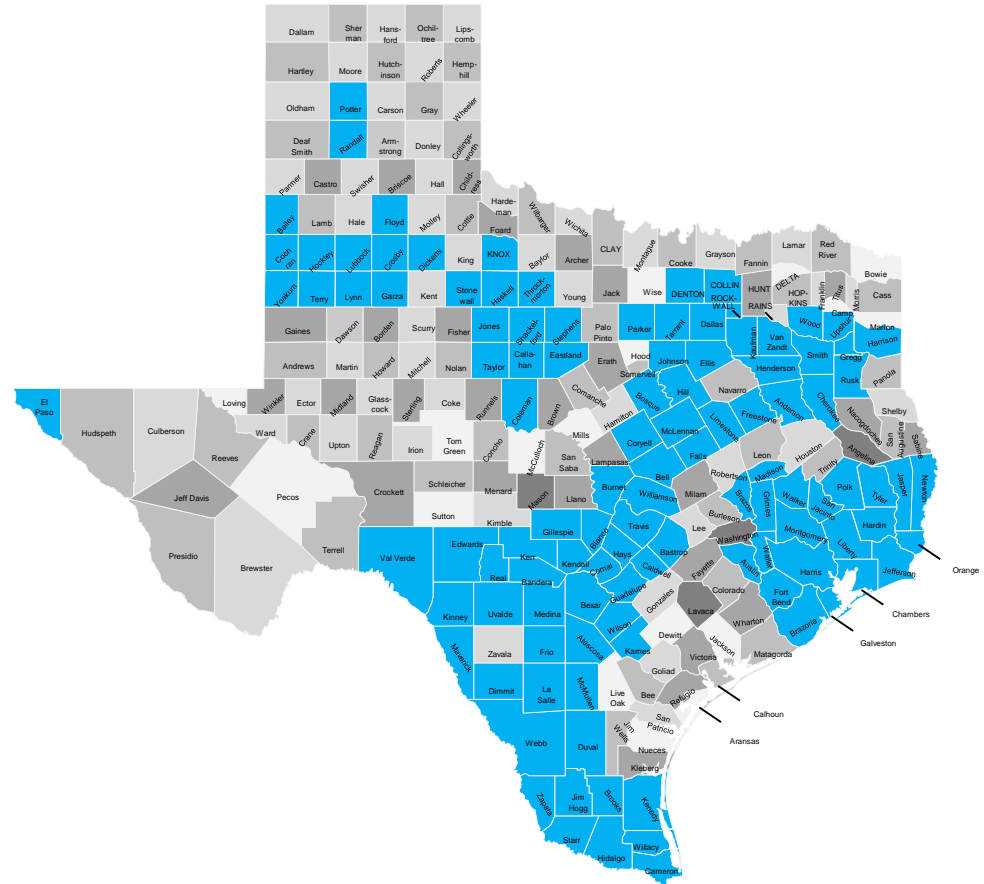

Commercially Sexually Exploited Youth Advocacy Programs

17 CSEY Advocacy Agencies Providing Crisis Response, Long-Term Supportive Relationships & Case Management

NORTH

- [Traffick911](#) (Collin, Dallas, Denton & Tarrant)
- [Unbound Fort Worth](#) (Tarrant)
- [For the Silent](#) (Smith & Gregg)

SOUTH

- [BCFS Common Thread](#) (RGV)
- [Refugee Services of Texas](#) (Cameron & nearby counties)

EAST

- [BCFS Common Thread](#) (Harris & contiguous counties)
- [Harvest House](#) (Jefferson)
- [The Landing](#) (Harris)
- [Unbound Houston](#) (Brazoria & Galveston)
- [YMCA International](#) (Harris & contiguous counties)
- [Refugee Services of Texas](#) (Harris)

WEST

- [Family Support Services](#) (Potter & Randall)
- [Paso del Norte Center of Hope](#) (El Paso)
- [Regional Crime Victim Crisis Center](#) (Taylor)
- [Voice of Hope](#) (Lubbock & 11 nearby counties)

CENTRAL

- [Alamo Area Rape Crisis Center](#) (Bexar)
- [AWARE Central Texas](#) (Bell)
- [BCFS Common Thread](#) (I-35 Corridor: San Antonio to Killeen)
- [SAFE](#) (Travis)
- [Unbound Waco](#) (McLennan & 5 nearby counties)
- [Refugee Services of Texas](#) (Travis)